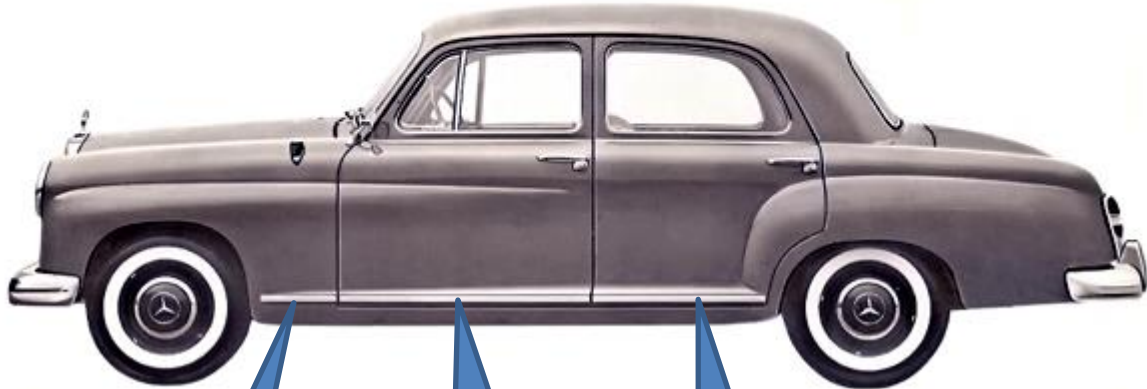

MERCEDES-BENZ

180b Ponton do have 6 strips per set.

2-off Front Fender Bottom Strips

2-off Front Door Bottom Strips

2-off Rear Door Bottom Strips