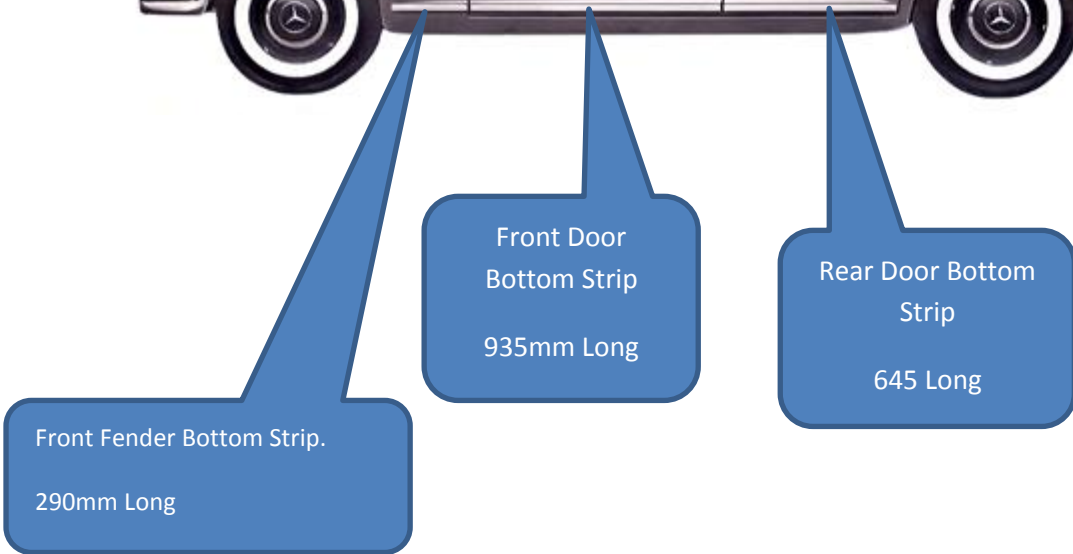

MERCEDES-BENZ

180b Ponton do have 6 strips per set.

2-off Front Fender Bottom Strips

2-off Front Door Bottom Strips

2-off Rear Door Bottom Strips